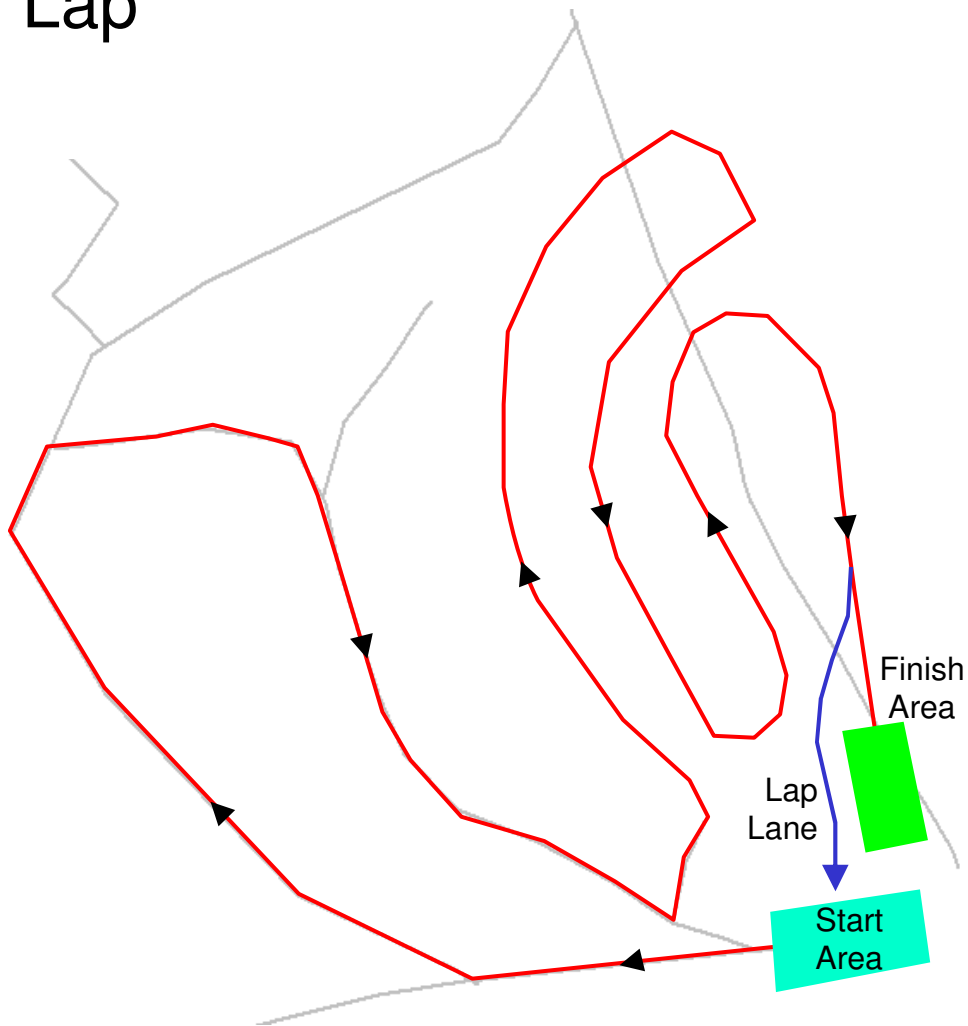

Mountain Bike Tour
 Jul 24, 2016 - 9:15 Start
 700 m Course
 Two Lap

Course Distance
 2 Lap 2 700 m

Draft A - 3 Jul 2016
 Final Course will be posted at site on Race Day