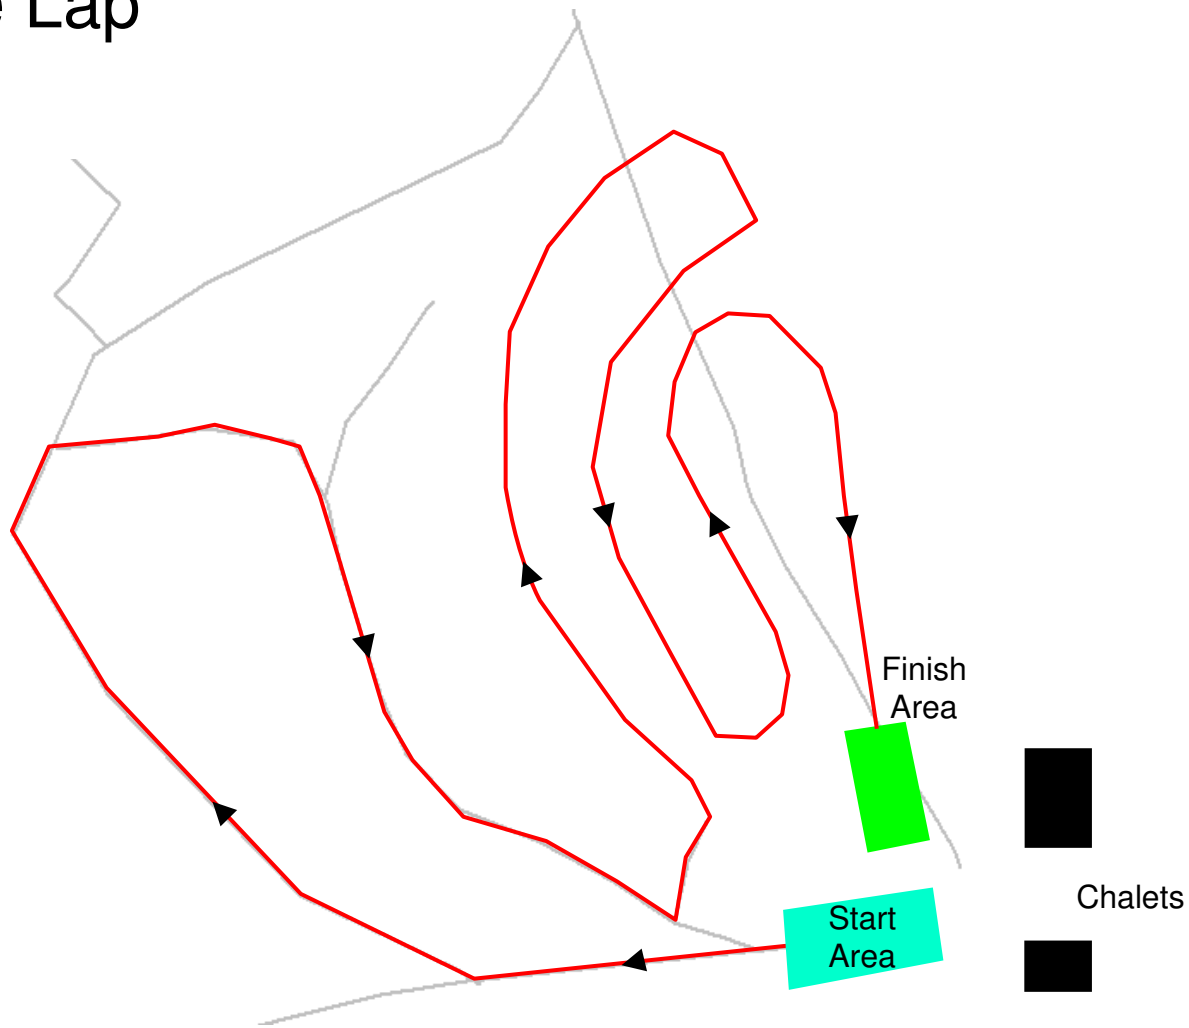

Mountain Bike Tour
Jul 24, 2016 - 9:00 Start
350 m Course
One Lap

Course Distance
1 Lap 350 m

Draft A - 3 Jul 2016
Final Course will be posted at site on Race Day