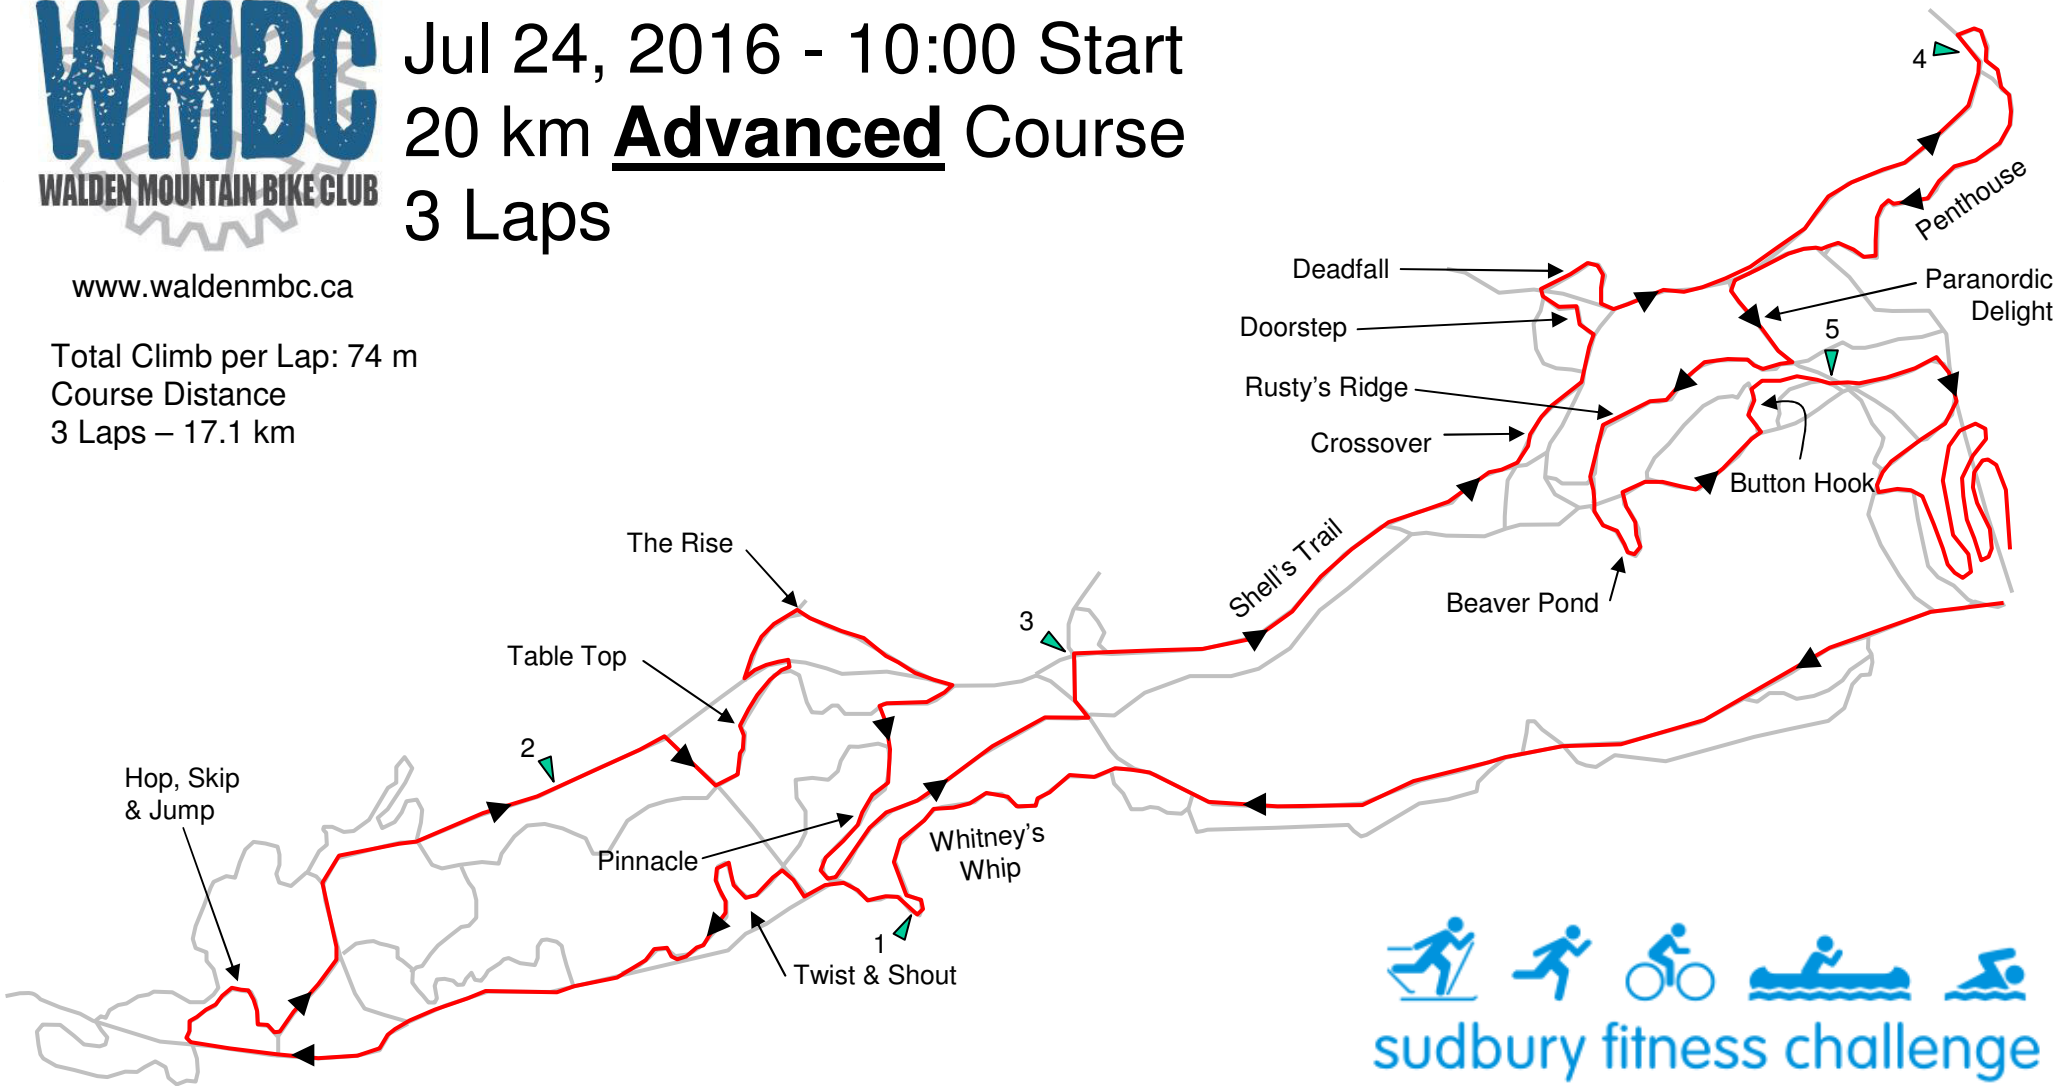

Mountain Bike Tour

Jul 24, 2016 - 10:00 Start
 20 km **Advanced** Course
 3 Laps

www.waldenmbc.ca

Total Climb per Lap: 74 m
 Course Distance
 3 Laps – 17.1 km

Draft B – 8 Jul 2016
 Final Course will be posted at site on Race Day